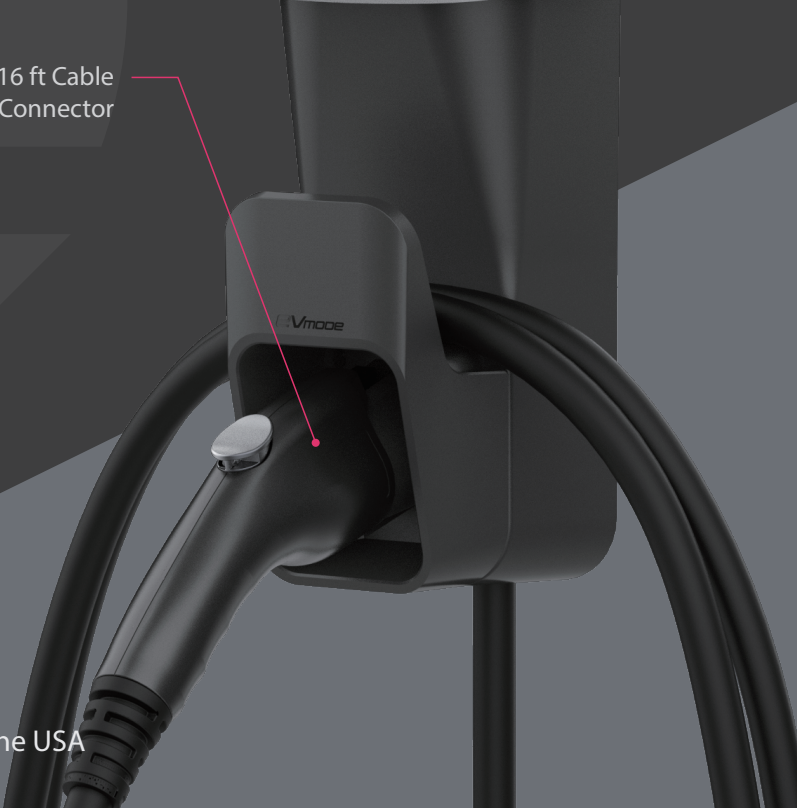

# Level 2 EV Charger 11.5kW

Wall mount

5" LCD Display

Capacitive Touch Buttons

NEMA 4X Weatherproof Housing

16 ft Cable  
J1772 Connector

15.5"

6.25"

# Level 2 EV Charger - Wall Mount

Model: EVM2000

Product: EVM2000-EVM101U

EVmode's Level 2 charger is a high speed charger on the market and the industry's first vertically-integrated company to design and manufacturer in the USA. Experience speed, style, and reliability for maximum charger uptime with EVmode's management software and app integration.

## I Usability & Design

- Single Port
- Connector Type : SAE J1772
- Cable Length : 16 ft
- OCPP Version : 1.6J
- Display : 5" Color LCD, 900 nits
- Payment Interface : App, Guest Portal
- Capacitive Touch Buttons
- 2.4 Ghz WiFi (802.11 b/g/n)
- Dimension (WxHxD) : 8.5" x 15.5" x 6.25"
- Weight : 23 lbs (including charging cable and wall mount)
- Wall Holster Included
- Cord Management Holster (Optional)